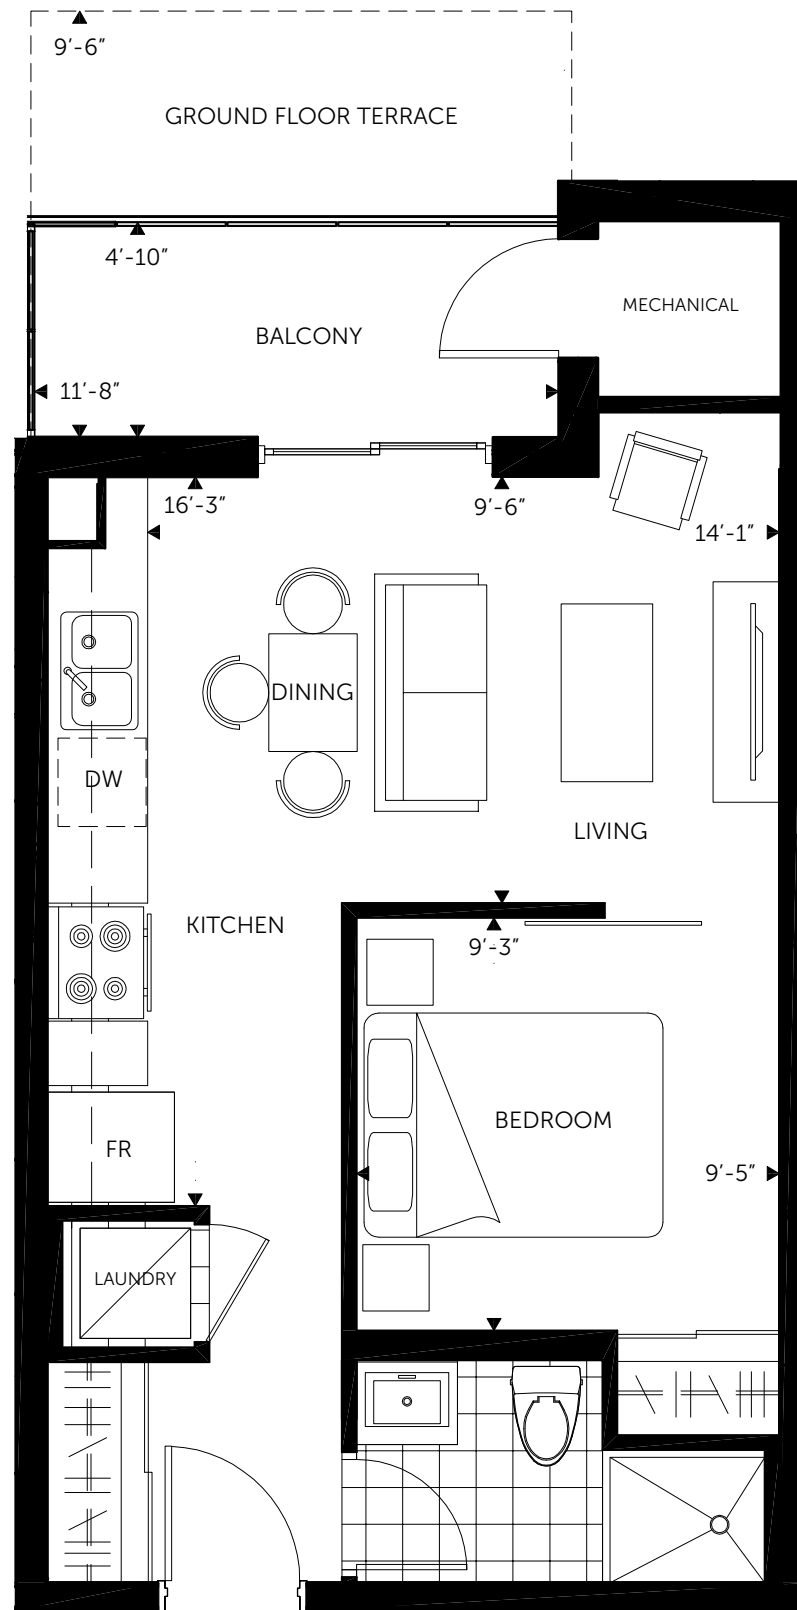

# the cinema

**477 sq.ft.**

(plus 58 sq.ft. balcony or 113 sq.ft. terrace)

1 bedroom,  
1 bath

2nd to 4th floor

ground floor

A

the cinema

Room dimensions, window configurations and overall floor specifications may vary with final construction documents. All specifications and materials are subject to change without notice. E&O.E., June 2013